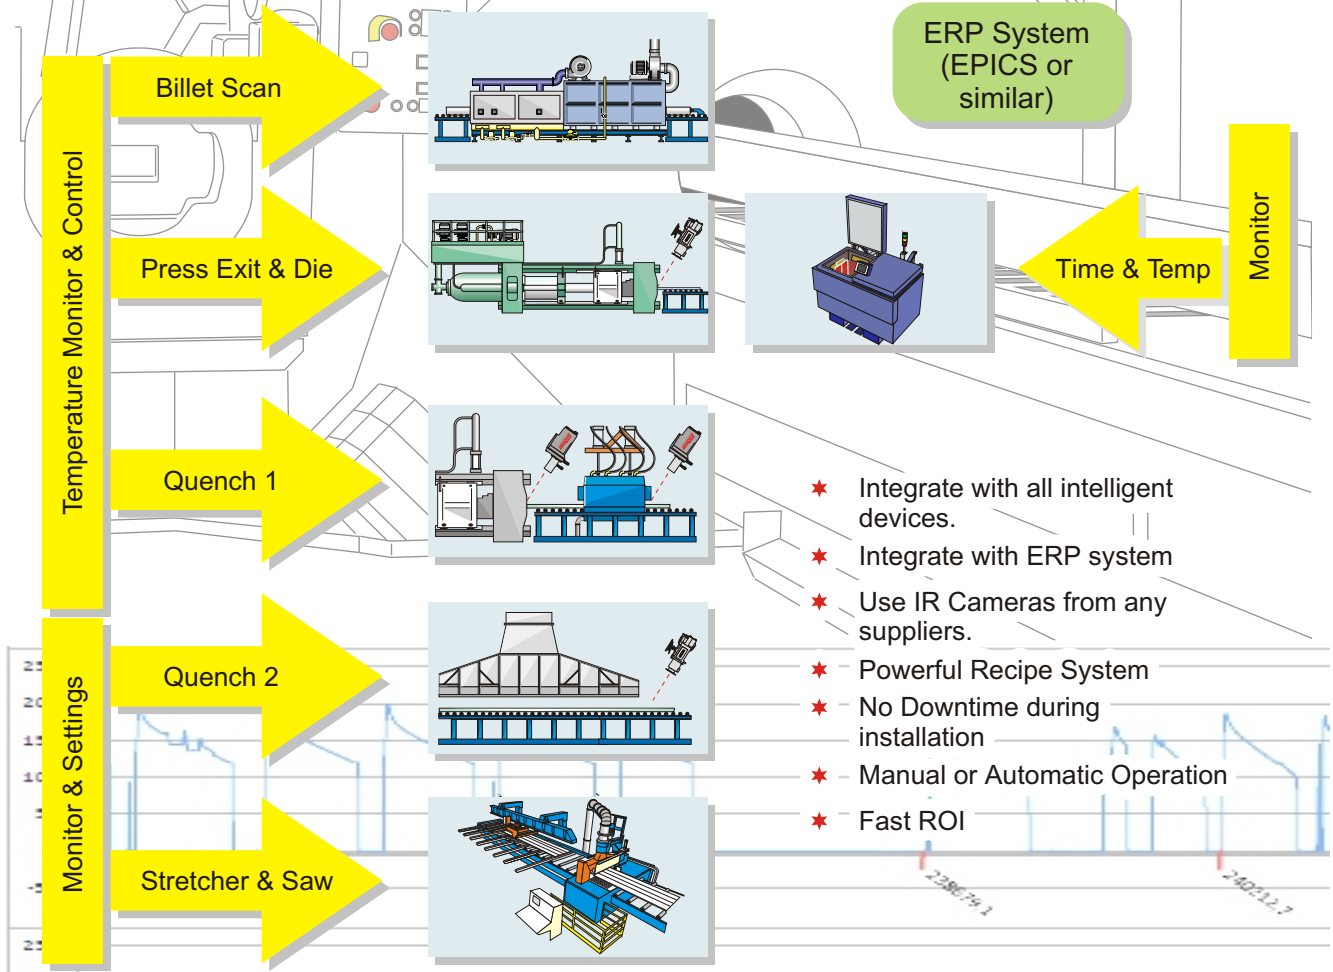

## Control Systems for Extrusion

Optalex improves Quality & Productivity on any Press Line

# Total Control